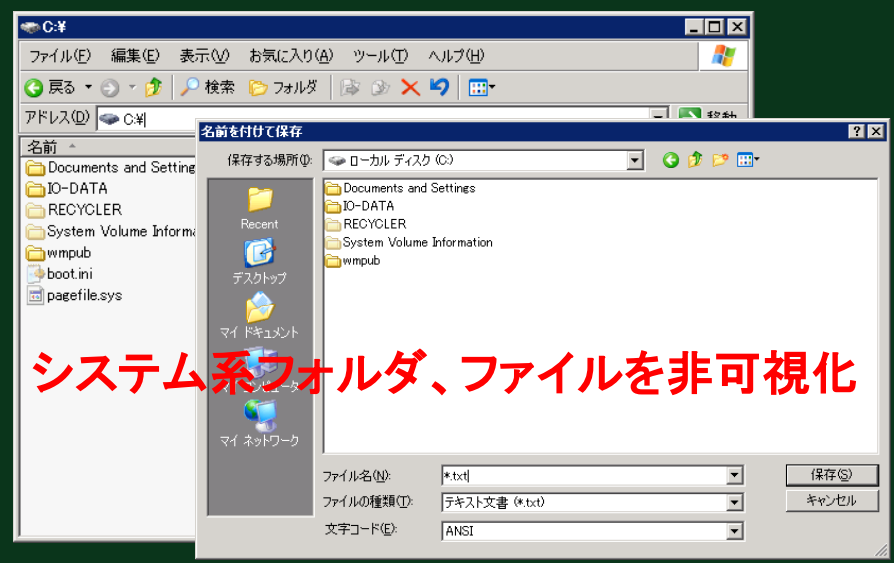

適用例 (セキュリティ)

グループポリシーでも実現できない強力なセキュリティを提供可能！

適用例 (NASの付加機能)

重要フォルダの暗号化保護

This block illustrates the encryption protection for important folders. It features a yellow folder icon on a green and white marker. The background consists of binary code (0s and 1s). Below the folder icon, the text '重要フォルダの暗号化保護' (Encryption protection for important folders) is written in red. At the bottom, two computer monitors are shown; the one on the right has a shield icon on its screen, symbolizing security.

共有フォルダA
24時間フルアクセス

時間帯による共有設定の変更

共有フォルダB
9:00-17:00フルアクセス
17:00～読み取り専用

This block illustrates time-based sharing settings for two folders. It features a yellow folder icon on a green and white marker. The text '共有フォルダA' (Shared Folder A) and '24時間フルアクセス' (24-hour full access) is shown. Below this, the text '時間帯による共有設定の変更' (Change sharing settings by time zone) is written in red. At the bottom, another yellow folder icon on a green and white marker is shown, with the text '共有フォルダB' (Shared Folder B), '9:00-17:00フルアクセス' (9:00-17:00 full access), and '17:00～読み取り専用' (17:00~ read-only).